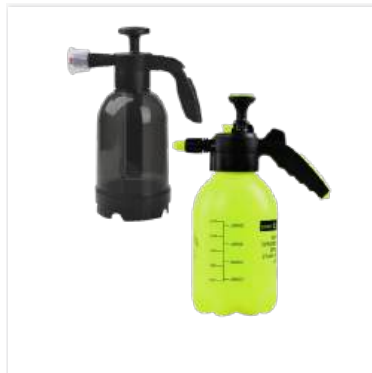

MİKROFİBER OTO YIKAMA ELDİVENİ
MICROFIBER WASHING GLOVE

MİKROFİBER CAM BEZİ
MICROFIBER GLASS CLEANING CLOTH

OTO YIKAMA SÜNGERİ
CAR WASH SPONGE

DETAYLI TEMİZLİK FIRÇALARI
CAR DETAILING BRUSH SET

PASTA & CİLA PEDLERİ
SPONGE POLISHING & BUFFING PADS